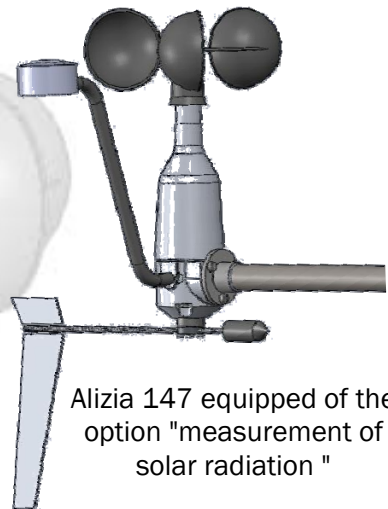

Characteristics

Wind speed

Range : 0-60m/s
Maximum: 60m/s
Start threshold: 0,5m/s
Distant constant: 3,6m
Accuracy: 0,5m/s range 0 - 10m/s
3%(*) range 10 - 60m/s
Output : 4-20 mA for 0-60m/s

Wind direction

Range: 10-350°
Accuracy: ±5 degrees
Output: 4-20 mA for 0-360°

Solar radiation**

Range: 0-1kW/m²
Spectral range: 400-1100nm
Accuracy: ±15%
Output: 4-20 mA for 0-1kW/m²

General:

Power supply: 7 to 24Vcc
Maximum consumption: 65mA
Sizes: h: 392 mm - ø: 170 mm
Scan radius: 180 mm
Materials: Body aluminium
Cup in polyamide
Using range: -20 to +70 °C
Weight: 800 g
Fixing: 3 screws TH4

(*) of the read value
(**) optionally

Alizia 147 equipped of the option "measurement of solar radiation "

Connecting	
Wires colour	Designation
red	+ power supply 7 to 24V
blue	+speed
yellow	+direction
colourless	+radiation
screen	Return measurements and power supply

Composition of the equipment:

- Transmitter
- Cup
- Flag
- Delivered with 5m cable
- Stainless steel screws

Accessories:

- 1022-1 display 4-20mA
- 1022-5 output 2 alarms for 1022-1
- 1U0464-1 straight arm in stainless steel lg. 41cm
- Clamp for wall fixing