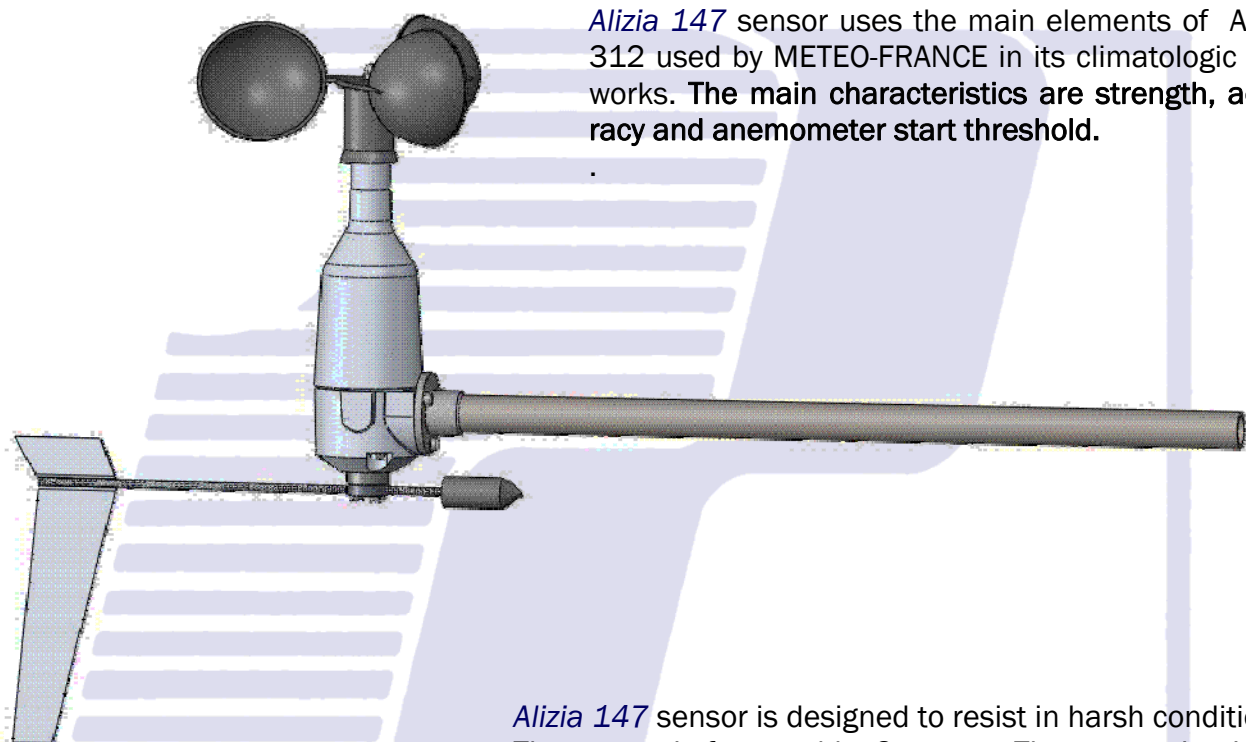

# Alizia 147

---

## **Combined wind speed and direction sensor with 4-20mA integrated transmitter**

---

Alizia 147 combined wind speed and direction sensor is an accurate sensor with an integrated transmitter. It delivers directly currents varying from 4 to 20 mA. Optionally a solar radiation sensor can be added

*Alizia 147* sensor uses the main elements of *Alizia 312* used by METEO-FRANCE in its climatologic networks. The main characteristics are strength, accuracy and anemometer start threshold.

*Alizia 147* sensor is designed to resist in harsh conditions. The sensor is fastened by 3 screws. The connection is realised by one multi-wire cable protected from the external environment by one fixing arm .

## General:

Power supply: 7 to 24Vcc  
Maximum consumption: 65mA  
Sizes: h: 392 mm - ø: 170 mm  
Scan radius: 180 mm  
Materials: Body aluminium  
Cup in polyamide  
Using range: -20 to +70 °C  
Weight: 800 g  
Fixing: 3 screws TH4